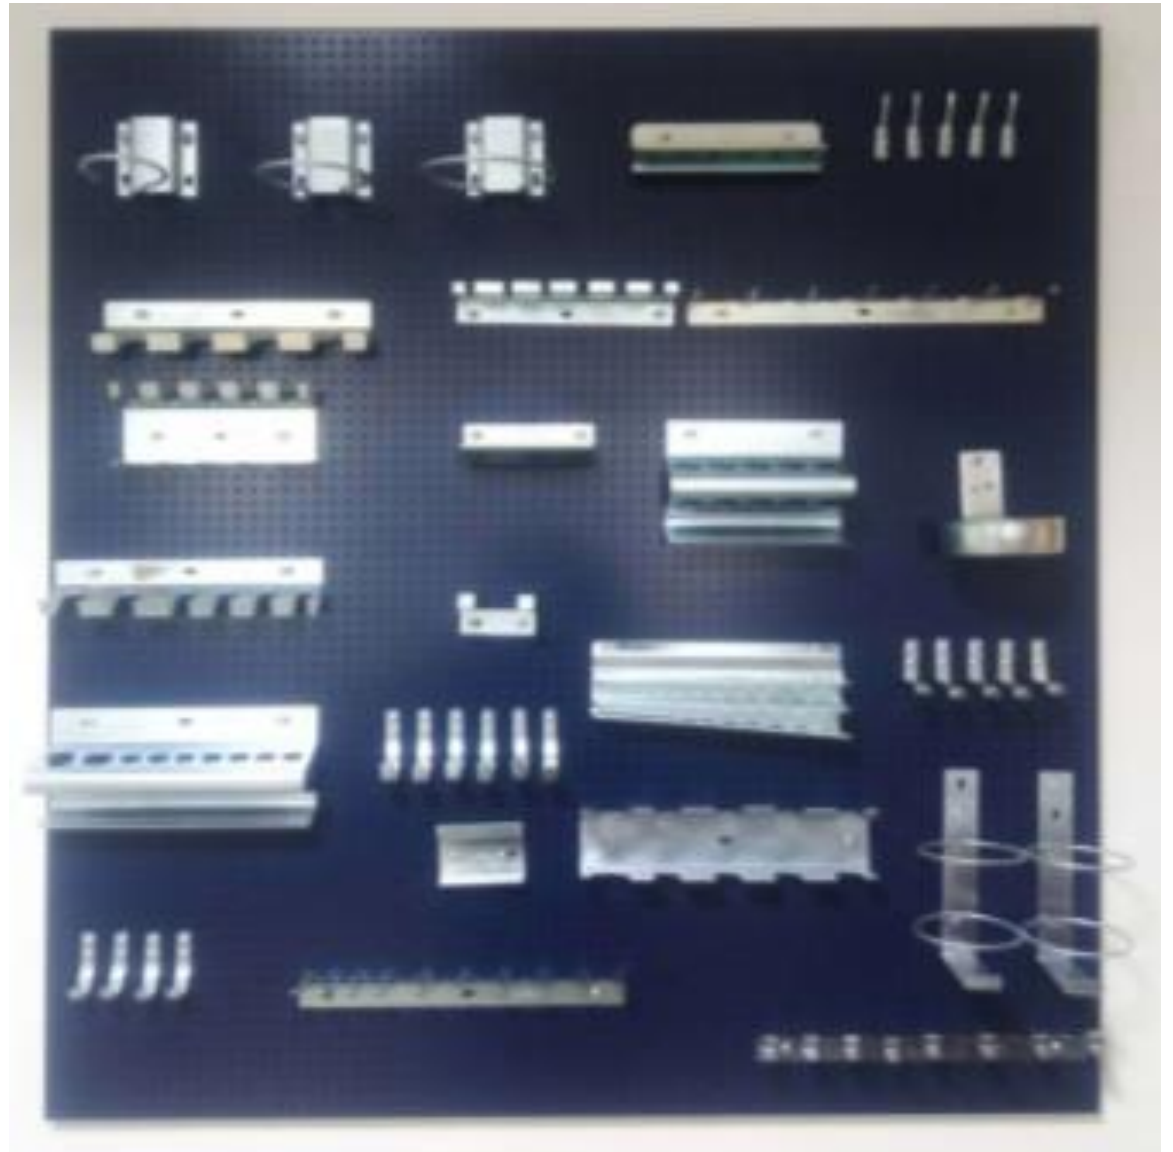

TOOL BOARDS & BRACKETS

Tool board with accessories

Tool Storage in Garage & Storage – Complete Set

Tool boards displayed

Tool Brackets

Socket Hook – ¼"

Loop Holder

Screw – M4x7

Tire holder

Chimney Cover

Wheel Rack

Cloth Hanger

Custom Racks

Wine Racks

Racks

Perforated Custom Bins

Pet Waste Bins

Jack Stands and Car Ramps

Tool Hooks

Air Gun Holder

Can holder

Plier Holder

Drill Bit Holder

Screw Driver Holder

Holder large Driver

Hammer Hook

Oil Can Holder

Socket Hook -1/4"

Tool Brackets

Tool Brackets

Bin Holder

Big Gun Holder