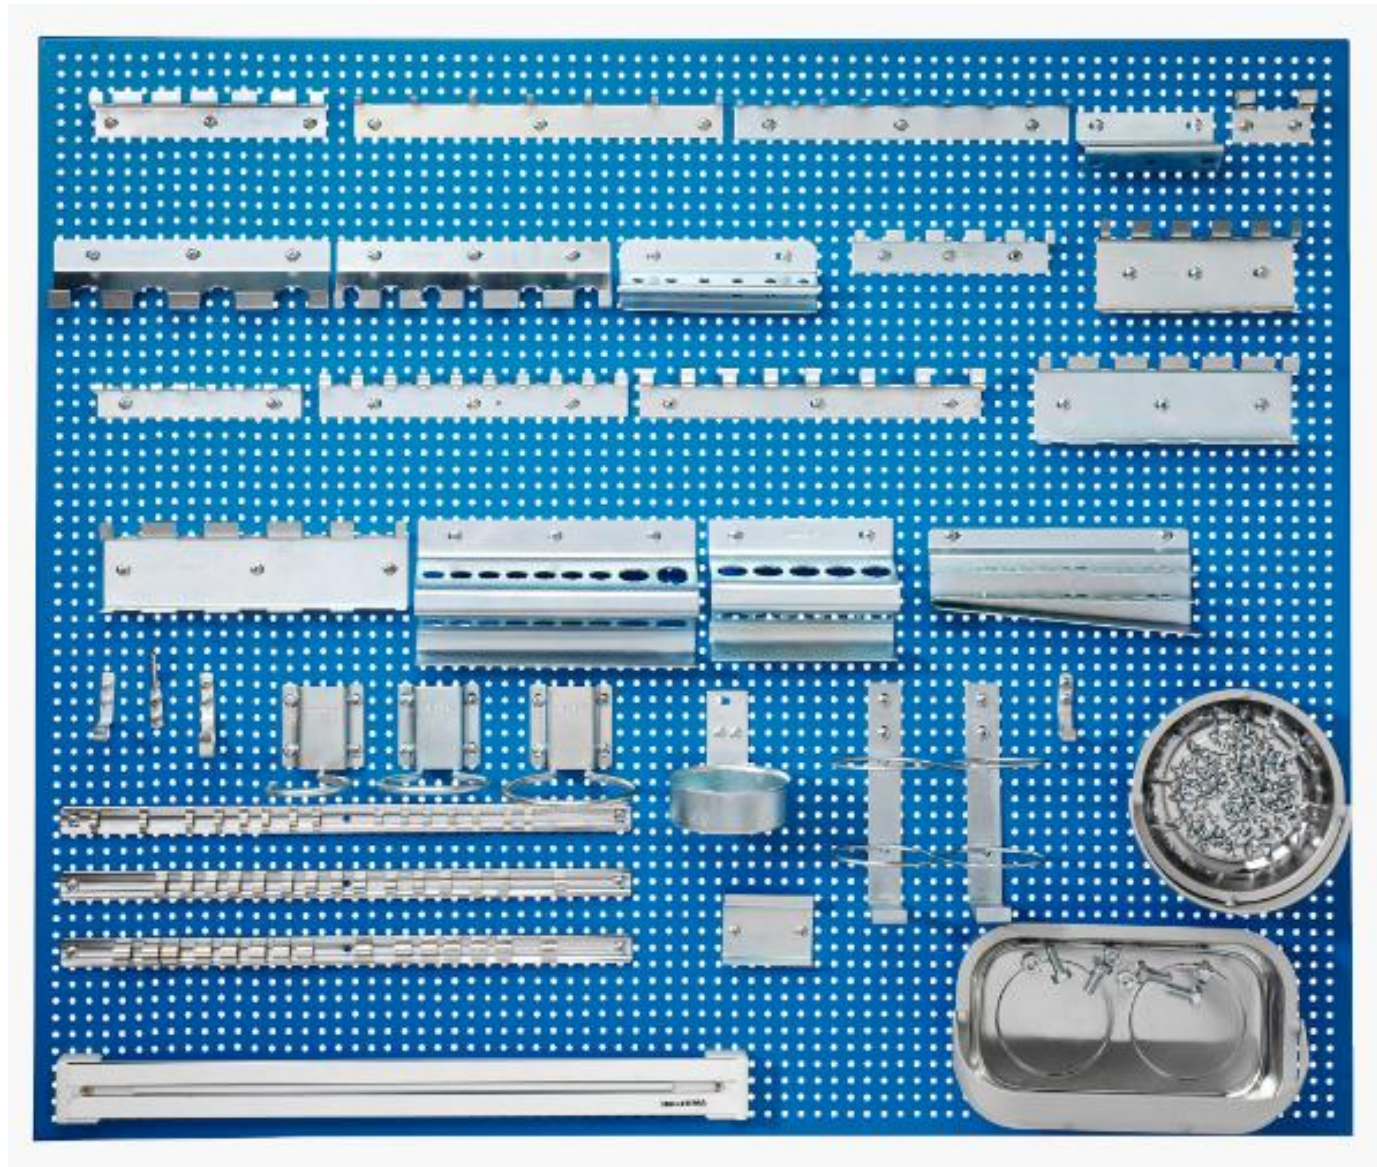

TOOL BOARDS & BRACKETS

Tool board with accessories

Tool Storage in Garage & Storage – Complete Set

Tool boards displayed

Tool Brackets

Socket Hook – ¼"

Loop Holder

Screw – M4x7

Pet Waste Bins

Jack Stands and Car Ramps

Tool Hooks

Air Gun Holder

Can holder

Plier Holder

Drill Bit Holder

Screw Driver Holder

Holder large Driver

Hammer Hook

Oil Can Holder

Socket Hook -1/4"

Tool Brackets

Tool Brackets

Bin Holder

Big Gun Holder