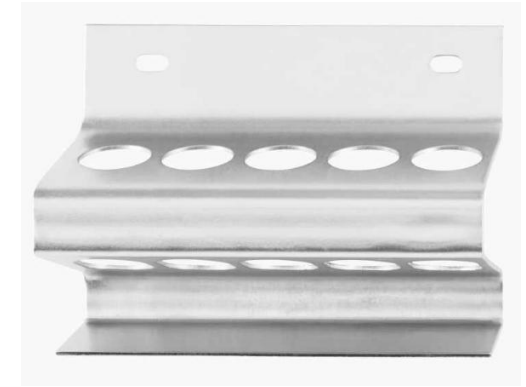

Plier Holder