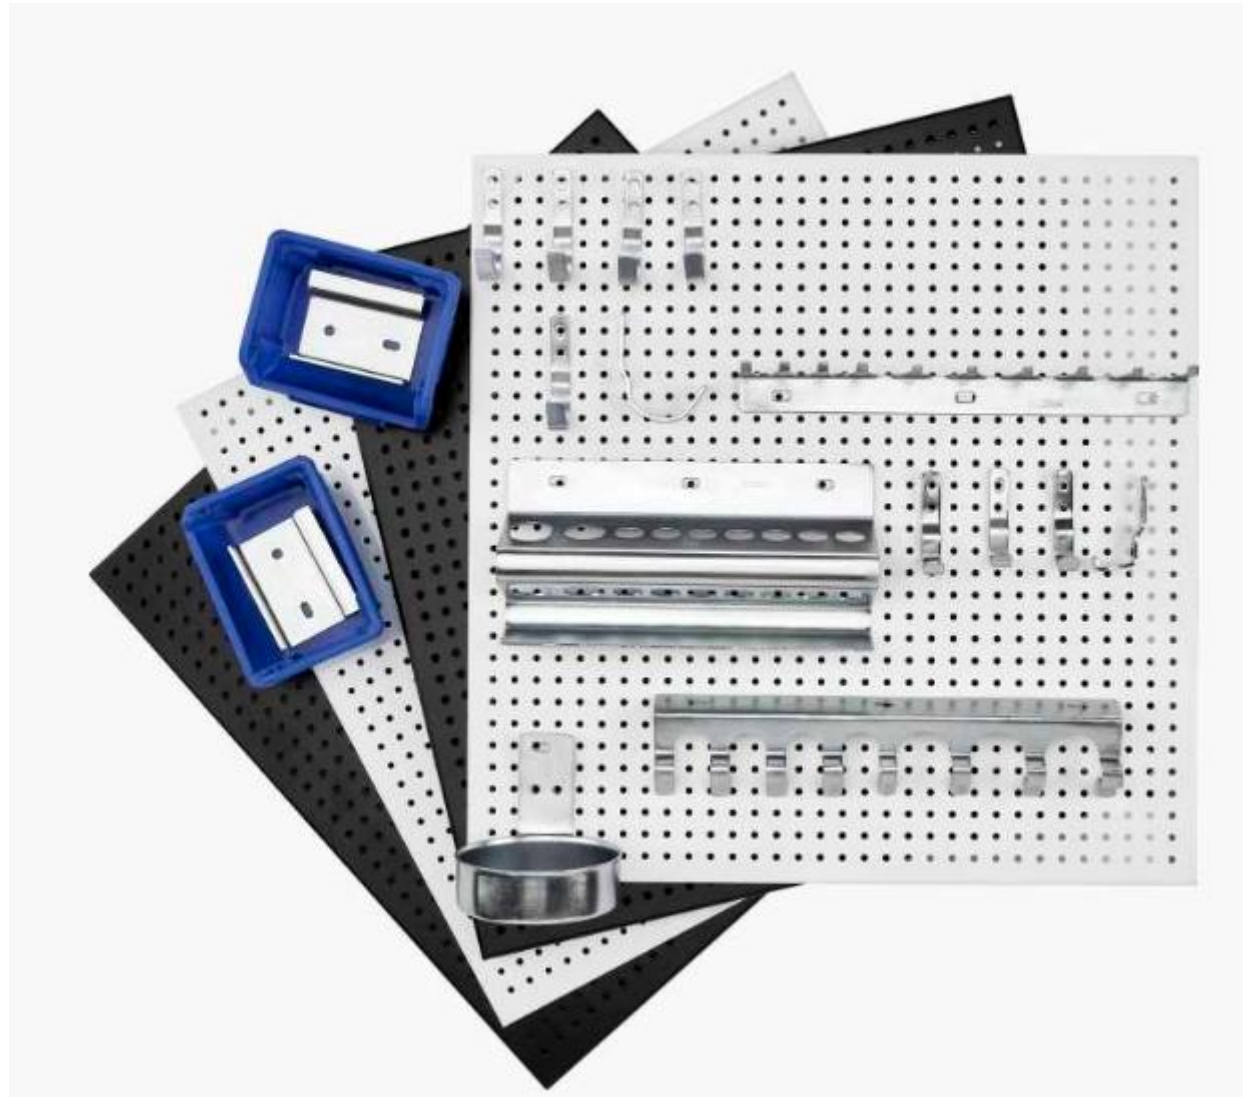

TOOL BOARDS & BRACKETS

Tool board with accessories

Tool Storage in Garage & Storage – Complete Set

Tool boards displayed

Tool Brackets

Socket Hook – ¼"

Loop Holder

Screw – M4x7

Pet Waste Bins

Jack Stands and Car Ramps

Tool Hooks

Air Gun Holder

Can holder

Plier Holder

Drill Bit Holder

Screw Driver Holder

Holder large Driver

Hammer Hook

Oil Can Holder

Socket Hook -1/4"

Tool Brackets

Tool Brackets

Bin Holder

Big Gun Holder