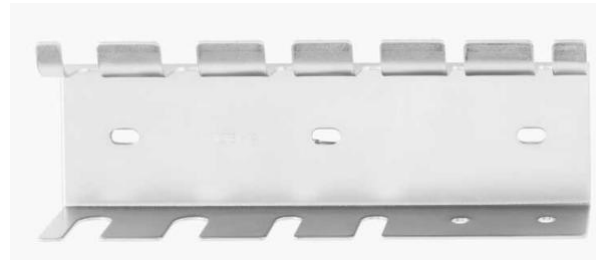

TOOL BOARDS & BRACKETS

Tool board with accessories

Tool Storage in Garage & Storage – Complete Set

Tool boards displayed

Tool Brackets

Socket Hook – ¼"

Loop Holder

Screw – M4x7

Pet Waste Bins

Jack Stands and Car Ramps

Tool Hooks

Air Gun Holder

Can holder

Plier Holder

Drill Bit Holder

Screw Driver Holder

Pneumatic Gun Holder

Spanner Holder

Tool Brackets

Big Spanner

Plier holder big

Socket Holder -1/4"

Socket Holder - 3/4"

Holder Small Driver